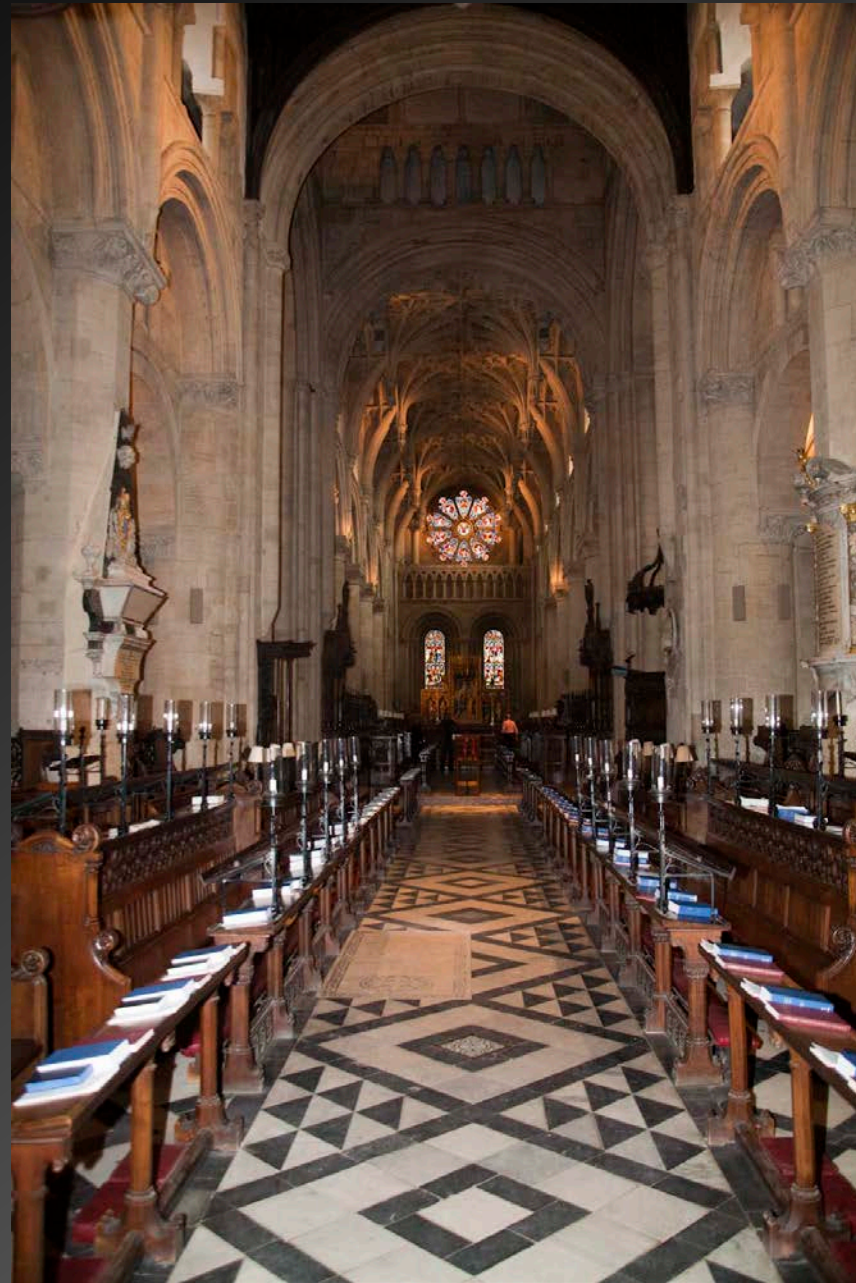

Oxford [Christ Church] Cathedral